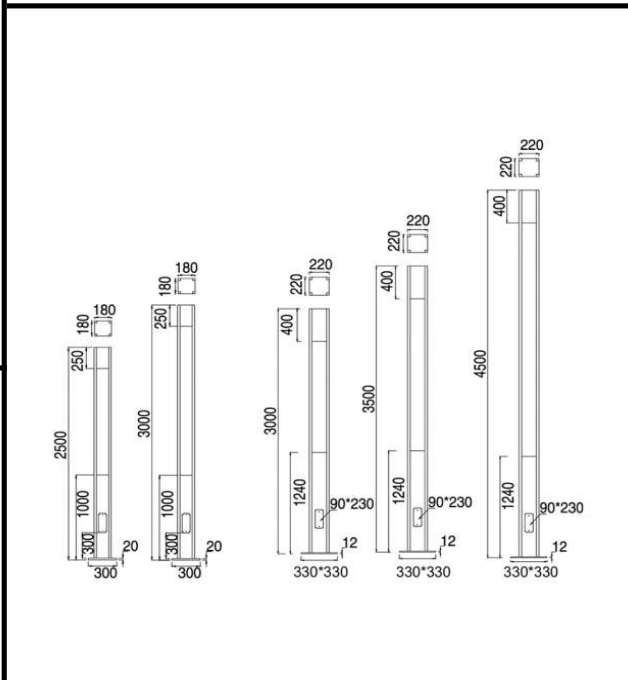

Sovitron Interior Pvt.Ltd.

Model Name	FLASH-1038 Post Top/DL-OYS-1038-35
Description	Post Top

Technical description	Image
-----------------------	-------

Dimension	1-LXW=180mmx180mm 2-LXW=220mmx220mm
Frame	Aluminium Die-cast
Color Tempertaure	3000K
Power	35W
Total Luminous Flux	2975 lm
Efficacy	85 lm/W
IP rating	65
Color Rendering	≥80
Mounting	Surface
Optics	Clear glass
Dimming	NON-Dimmable
Operating Voltage	100V-240V
Standard Lifetime	L70 minimum at 50,000 burning hours

Dimension diagram

Remarks:-

Address: Plot #7 Saroorpur-Nangla Industrial Area,Ballabgarh-Sohna Road,Faridabad-121005
Email: info@sovitron.com